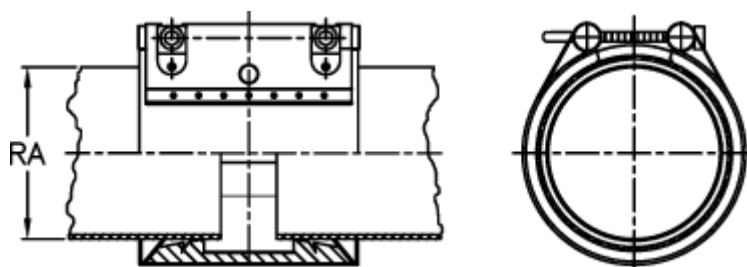

Data Sheet

Article number: 025778400183

Description: Norma Connect pipe coupling
GRIP W2 Ø=183,0 NBR, 16 bar

Measures

Note = Kontakt os for yderligere informationer.

RA = 183